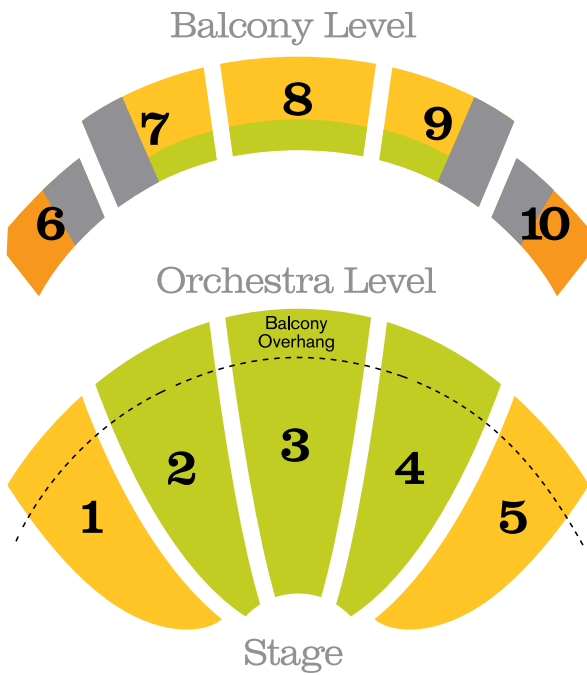

ANN ARBOR
SUMMER
 FESTIVAL 2011

POWER CENTER

- Price Level A
- Price Level B
- Price Level C
- Price Level D
- Price Level E

Pricing scheme applies to both venues.

HILL AUDITORIUM